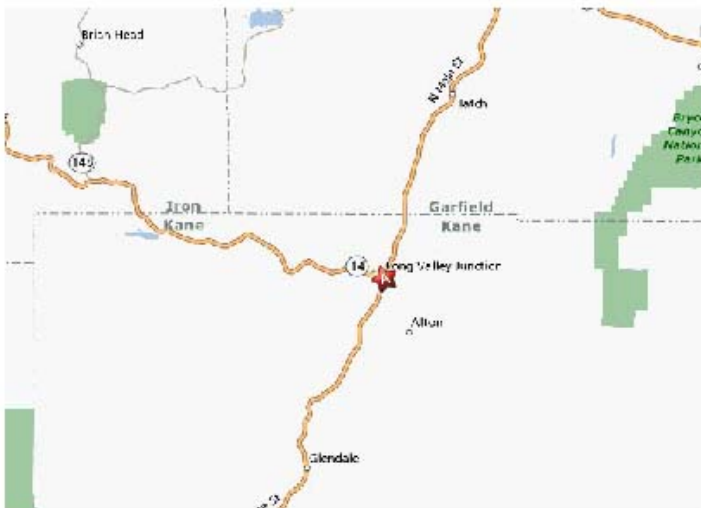

ADVANTAGE

Dennis Cheek **Misty Cheek** Owner
435-590-9405 435-590-9406 Agent

26 North Main Street Cedar City, Utah 84720 1-888-586-8181